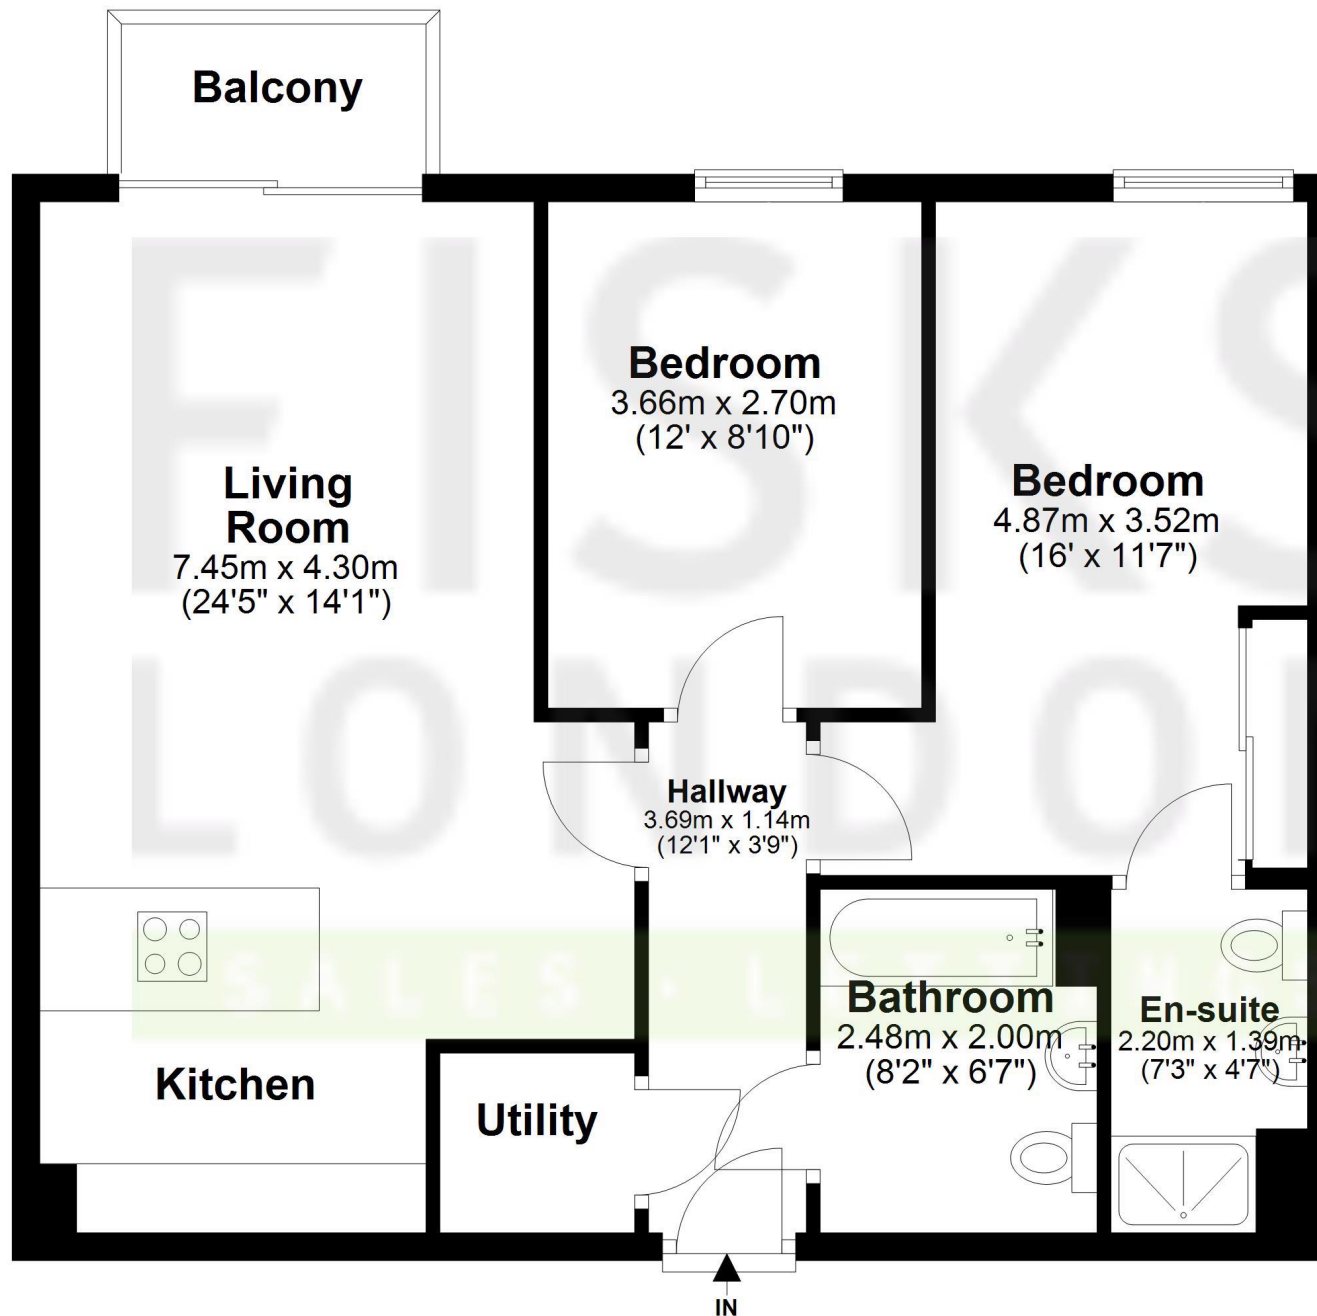

Second Floor

Approx. 68.3 sq. metres (734.7 sq. feet)
(excluding Balcony)

Total area: approx. 68.3 sq. metres (734.7 sq. feet)